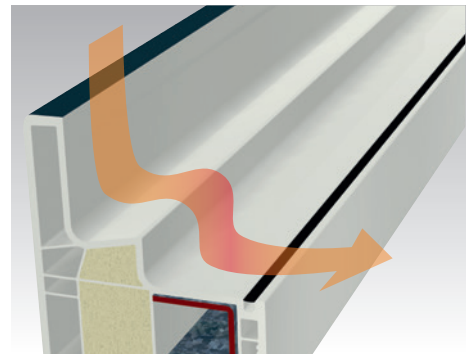

COMPATIBLE WITH:

**S 9000 LIFT/SLIDE DOOR,
S 9000 DESIGN AND
HOUSE DOOR SYSTEM**

GEALAN-KUBUS® can be combined with the S 9000 system and is suitable for window and balcony door solutions.

www.gealan.co.uk