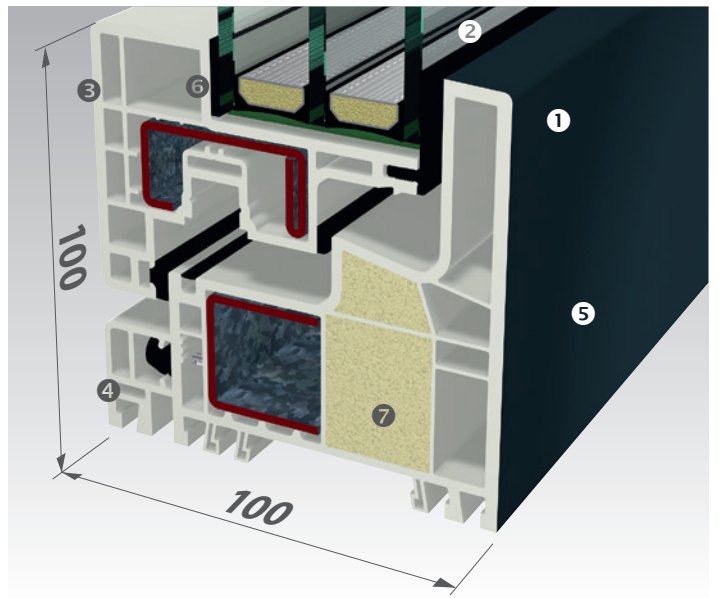

KISS-PRINCIPLE: KEEP IT SMALL AND SIMPLE

① Rectangular appearance all round – both inside and outside. ② Sash invisible from the outside.

③ Seamless sash design with no glazing beads and flush sightline thanks to ④ optimal clip profile.

**GEALAN-
acrylcolor®**

⑤ Unique surface quality thanks to exclusive GEALAN-acrylcolor® technology on the outside.

STV®

⑥ Innovative STV® bonding technology for a „borderless“ sash design guarantees maximum stability.

IKD®

⑦ Outstanding heat insulation thanks to foam-filled profile chambers.