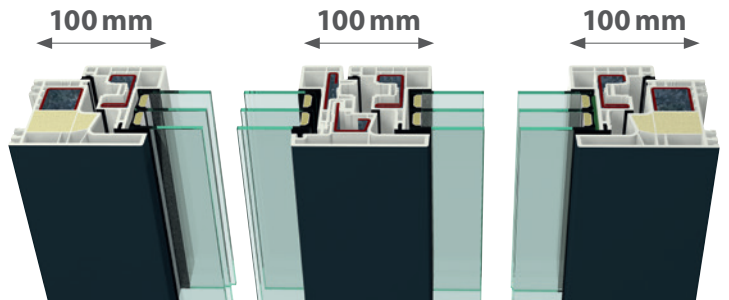

SQUARE AND ALMOST INVISIBLE

The system dimension for both the frame/sash combination and the mullion is 100 mm. This means that the mullion and lateral frame parts have the same visible width, resulting in symmetry and an aesthetic appeal.

Continuous 100 mm sightline, including in the area of the mullion